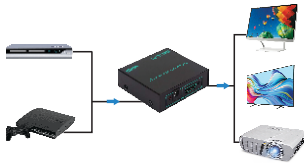

1x2 (HDMI SPLITTER)

*With DC5V Adapter