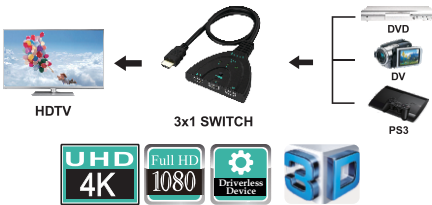

3X1 (HDMI SWITCHER)

MRP: ₹999/-

MODEL NUMBER: IV-HB03