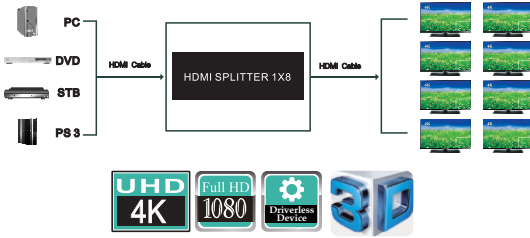

1x8 (HDMI SPLITTER)