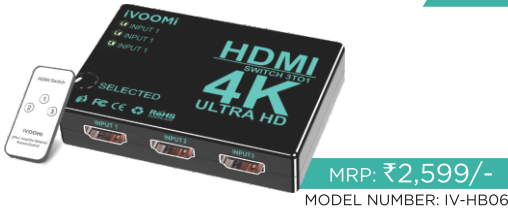

3X1 (HDMI SWITCHER WITH REMOTE)