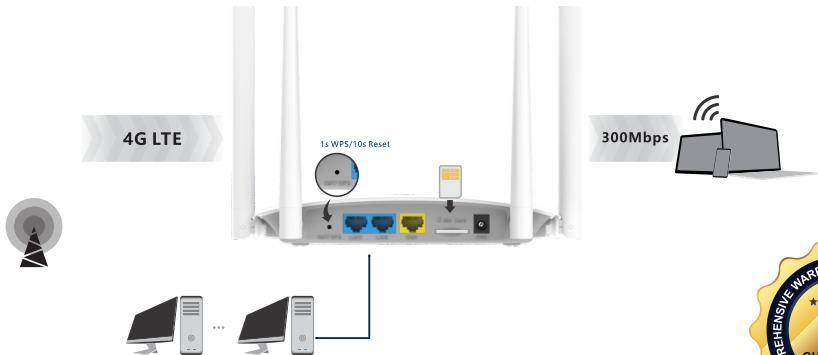

4\*5 dBi High Gain Antenna

Connect Up to 32 Devices

Speed Up to 300Mbps

Auto Switching Mode

SIM Card Plug-and-Play

SIM SUPPORTED

MRP: ₹ 4,999/-

MODEL NUMBER: IV-600F

- Single Band (4G+2.4Ghz) speeds up to 300Mbps
  - Auto-Switching Mode transitions
- LTE and WCDMA support with broad network
  - Plug-and-play
  - 2.4GHz with four 5dBi High Gain Antennas
- Compatible with all major mobile networks and ISPs
  - Supports up to 32 connected devices