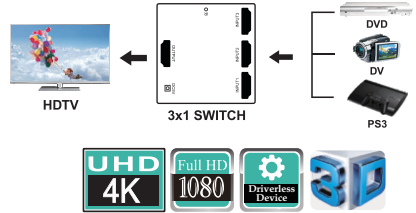

3X1 (HDMI SWITCHER WITH REMOTE)