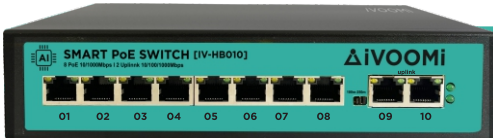

8 PORTS GIGABIT PoE Switch

MRP: ₹6,999/-
MODEL NUMBER: IV-HB010

- 10/100/1000Mbps
  POE Desktop Switch with 2 UP-Link

- 802.3af/at POE
- UP TO 1.6GBPS
- PLUG & PLAY
- METAL HOUSING
- GREEN TOUCH
- 120 CM LONG POWER CABLE