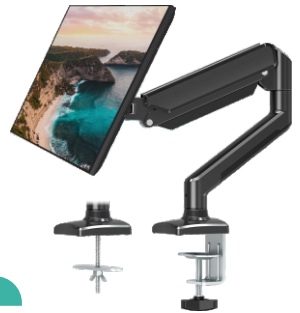

Tilt

Raise & Lower

75x75mm & 100x100mm

17"-34"  
(upto 12 Kg Load)

Detachable  
VESA

Gas Spring  
Mount

MRP: ₹5,999/-

**MODEL: IV-ST01B**

**MONITOR DESK ARM STAND (White)**

Swivel

Extend

Tilt

Raise & Lower

75x75mm & 100x100mm

17"-34"  
(upto 12 Kg Load)

Detachable  
VESA