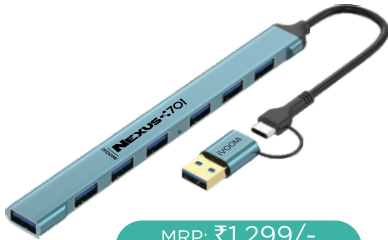

## NEXUS401 (4 PORTS)

**2in1 Type-C/USB to 4 Ports USB**  
\*Working with all operating systems and android

MRP: ₹999/-  
MODEL NUMBER: HB015

MRP: ₹1,299/-  
MODEL NUMBER: HB016