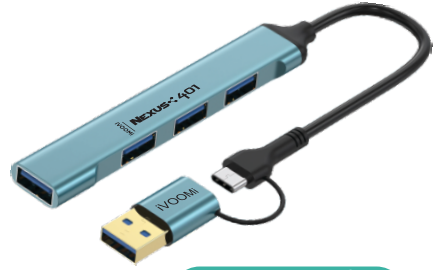

## NEXUS401 (4 PORTS)

**2in1 Type-C/USB to 4 Ports USB**  
\*Working with all operating systems and android

MRP: ₹999/-  
MODEL NUMBER: HB015

MRP: ₹1,299/-  
MODEL NUMBER: HB016